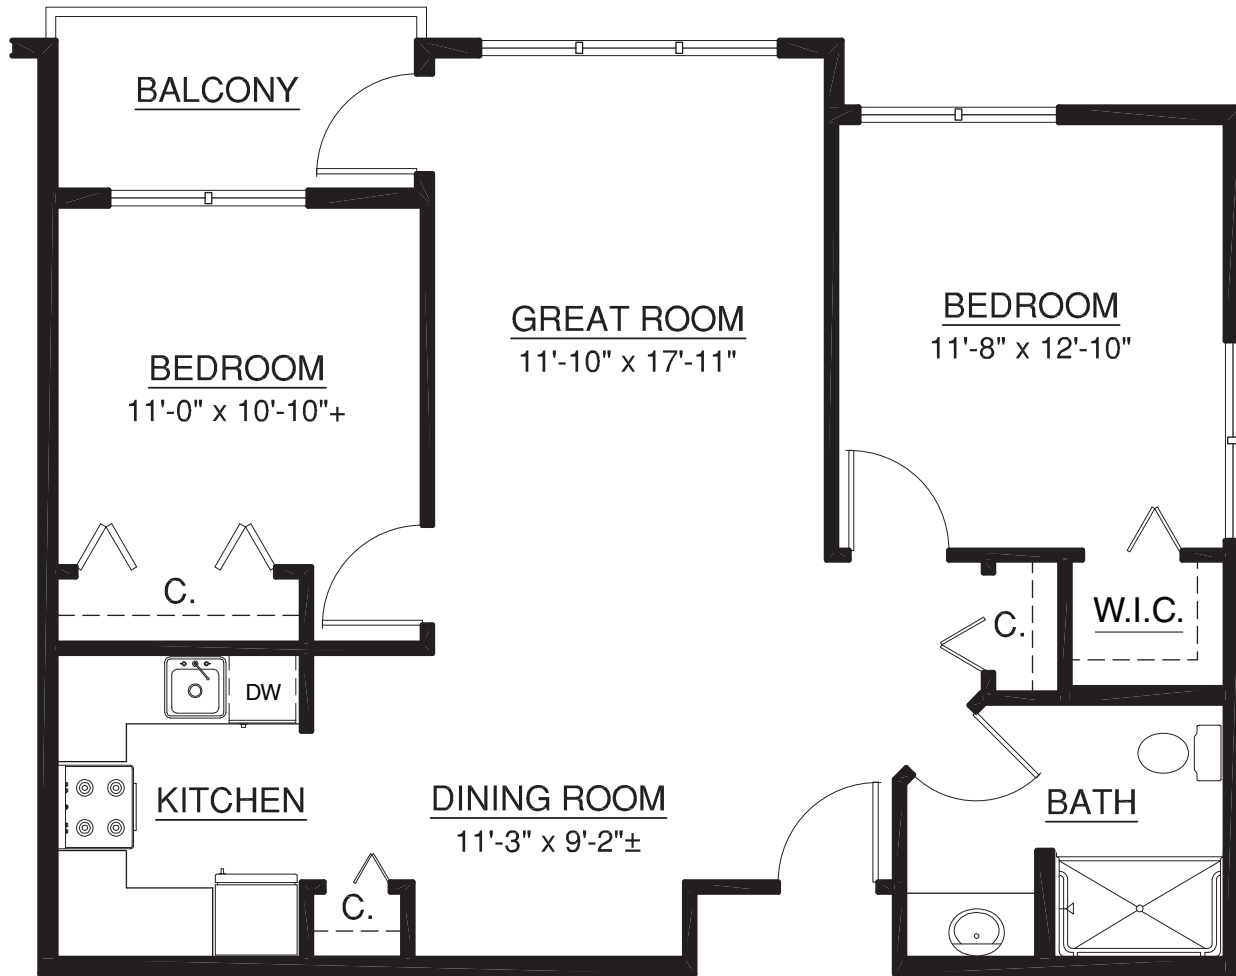

The Grande Homes

Home 225
907 sq. ft.
2 Bedroom | 1 Bath

For illustration purposes only. Square footage, actual room sizes, and features may vary. See construction documents.

Touchmark on West Prospect

2601 Touchmark Drive | Appleton, WI 54914 | 920-832-9100 | 800-689-3479 | TouchmarkAppleton.com