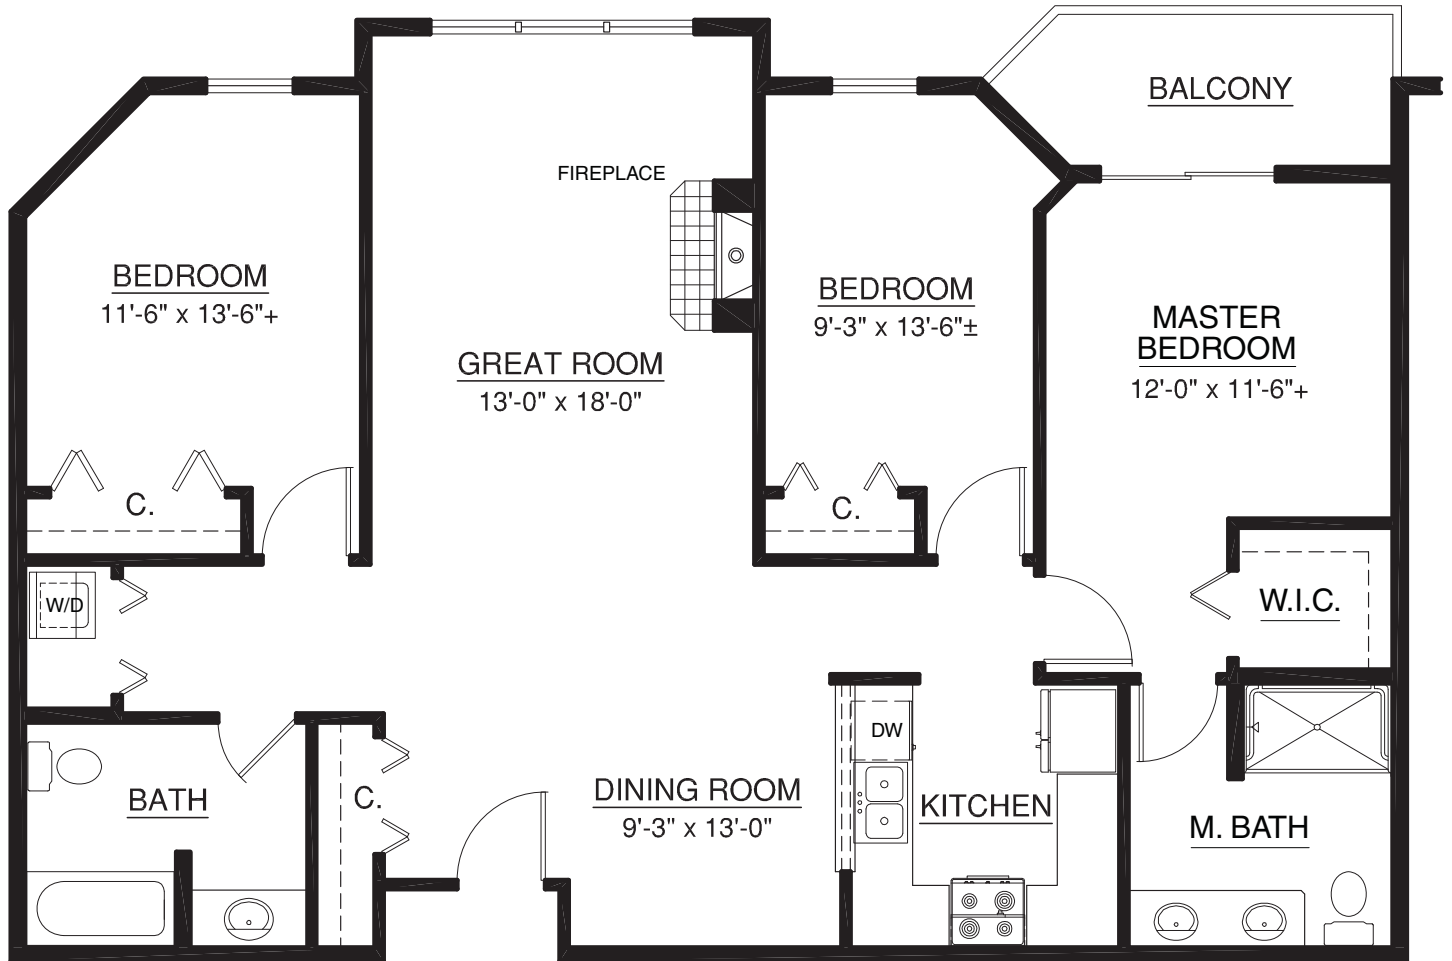

The Grande Homes

Home 303
1,376 sq. ft.
3 Bedroom | 2 Bath

For illustration purposes only. Square footage, actual room sizes, and features may vary. See construction documents.

Touchmark on West Prospect