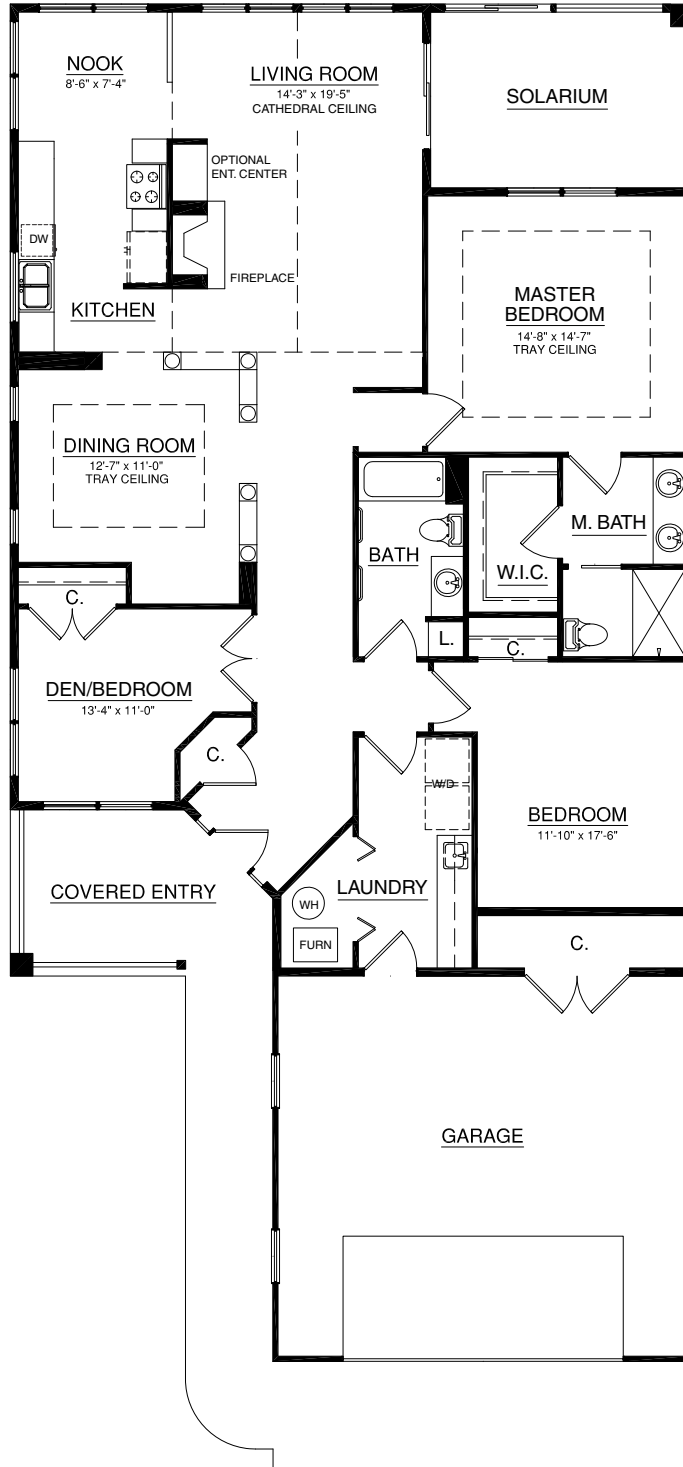

For illustration purposes only. Square footage, actual room sizes, and features may vary. See construction documents.

Touchmark on West Prospect

2601 Touchmark Drive | Appleton, WI 54914 | 920-832-9100 | 800-689-3479 | TouchmarkAppleton.com