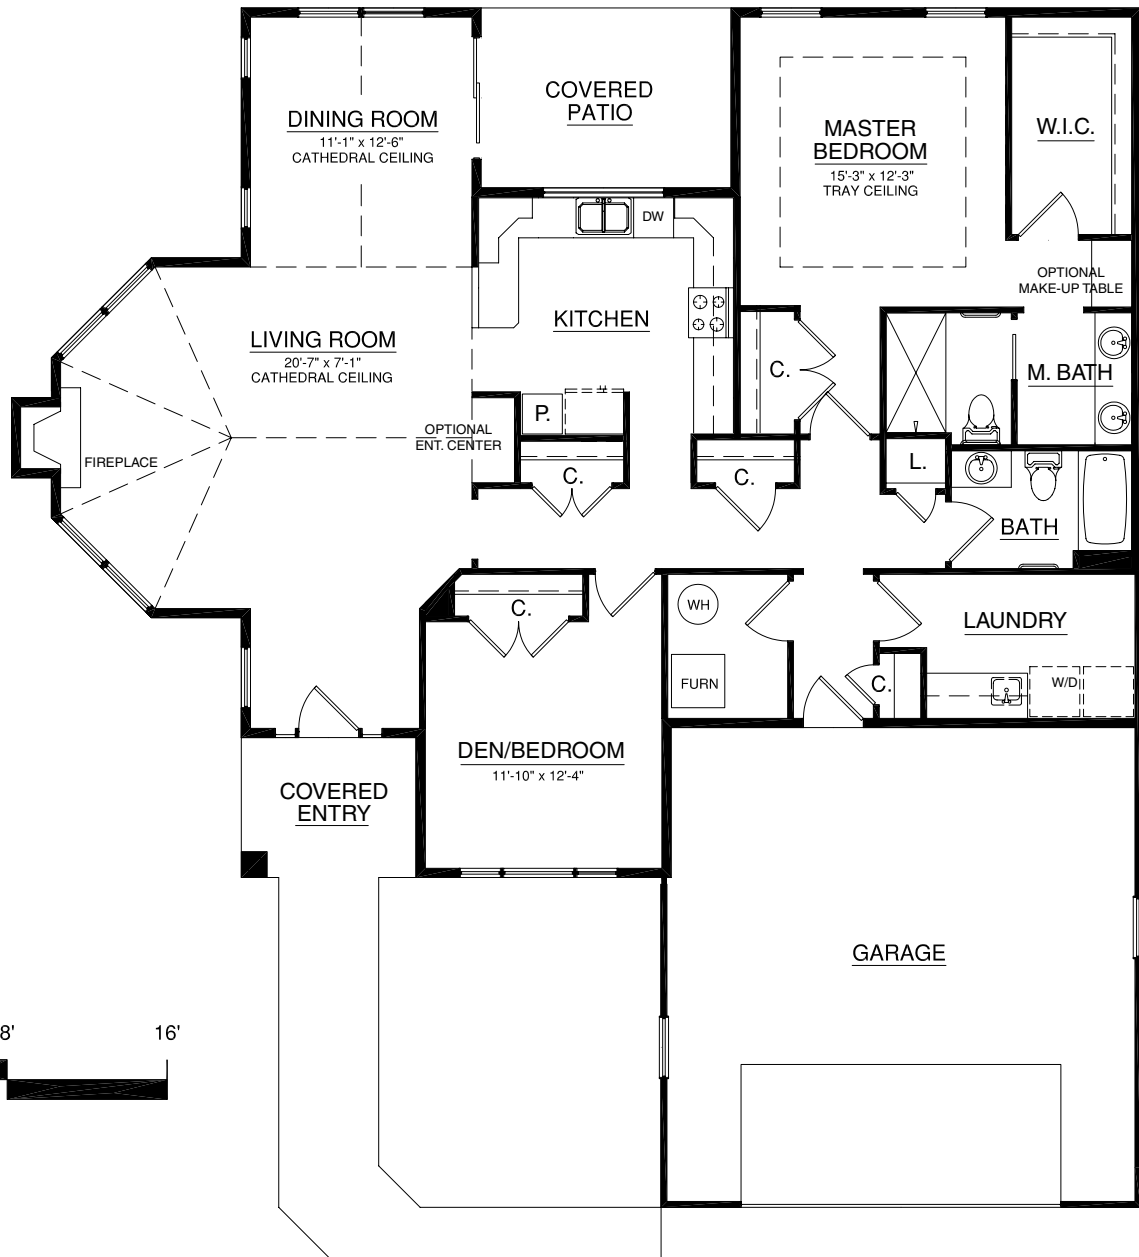

For illustration purposes only. Square footage, actual room sizes, and features may vary. See construction documents.

Touchmark on West Prospect

2601 Touchmark Drive | Appleton, WI 54914 | 920-832-9100 | 800-689-3479 | TouchmarkAppleton.com