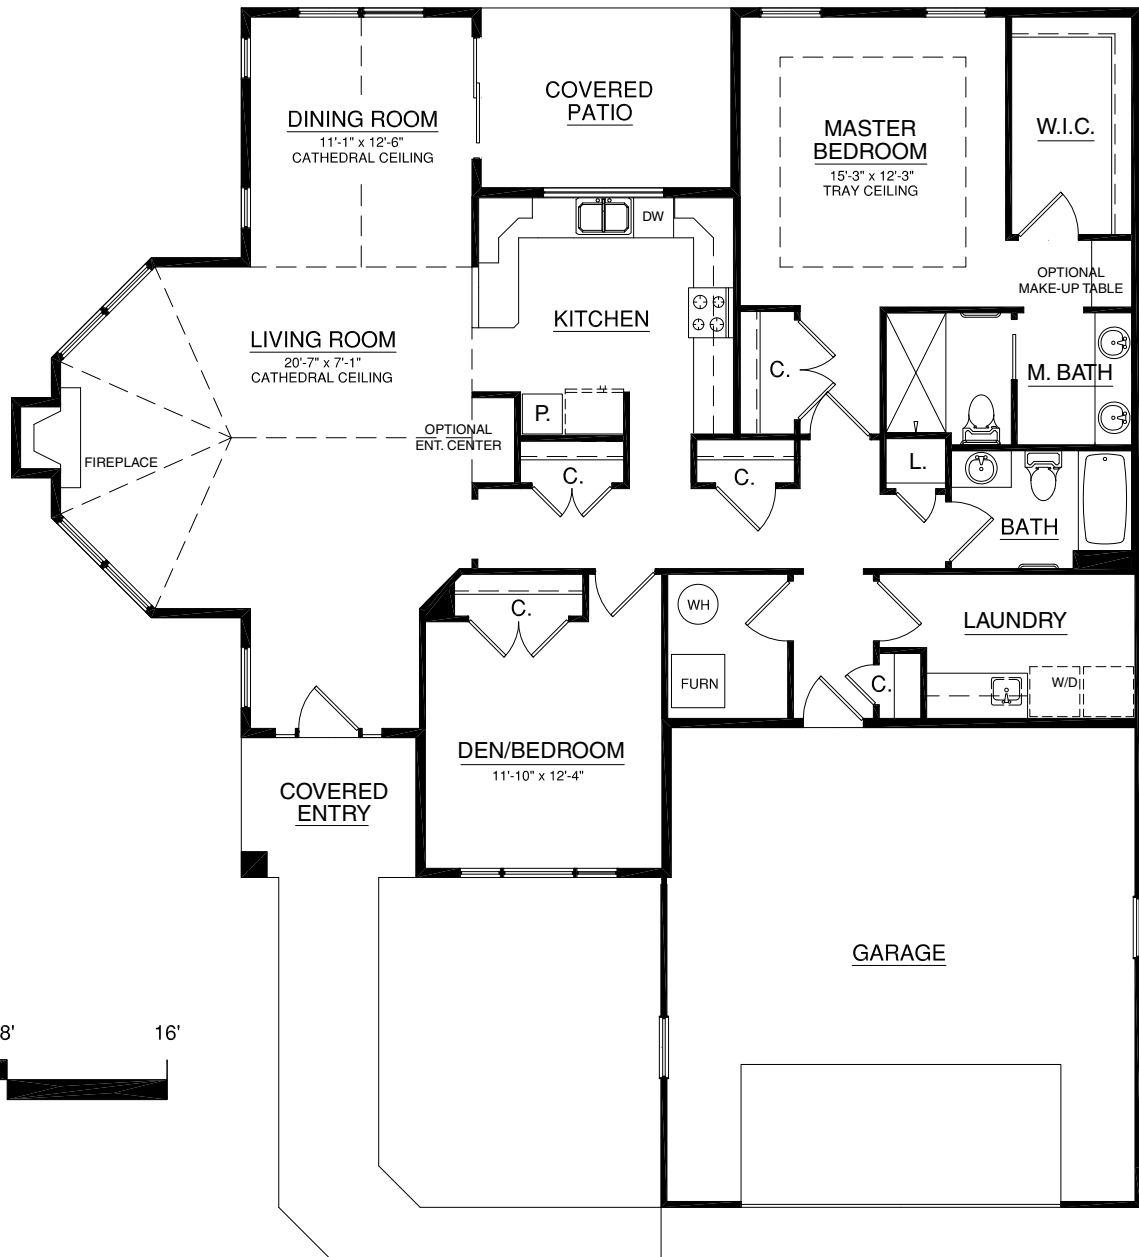

For illustration purposes only. Square footage, actual room sizes, and features may vary. See construction documents.

**Touchmark on West Prospect**

2601 Touchmark Drive | Appleton, WI 54914 | 920-832-9100 | 800-689-3479 | TouchmarkAppleton.com