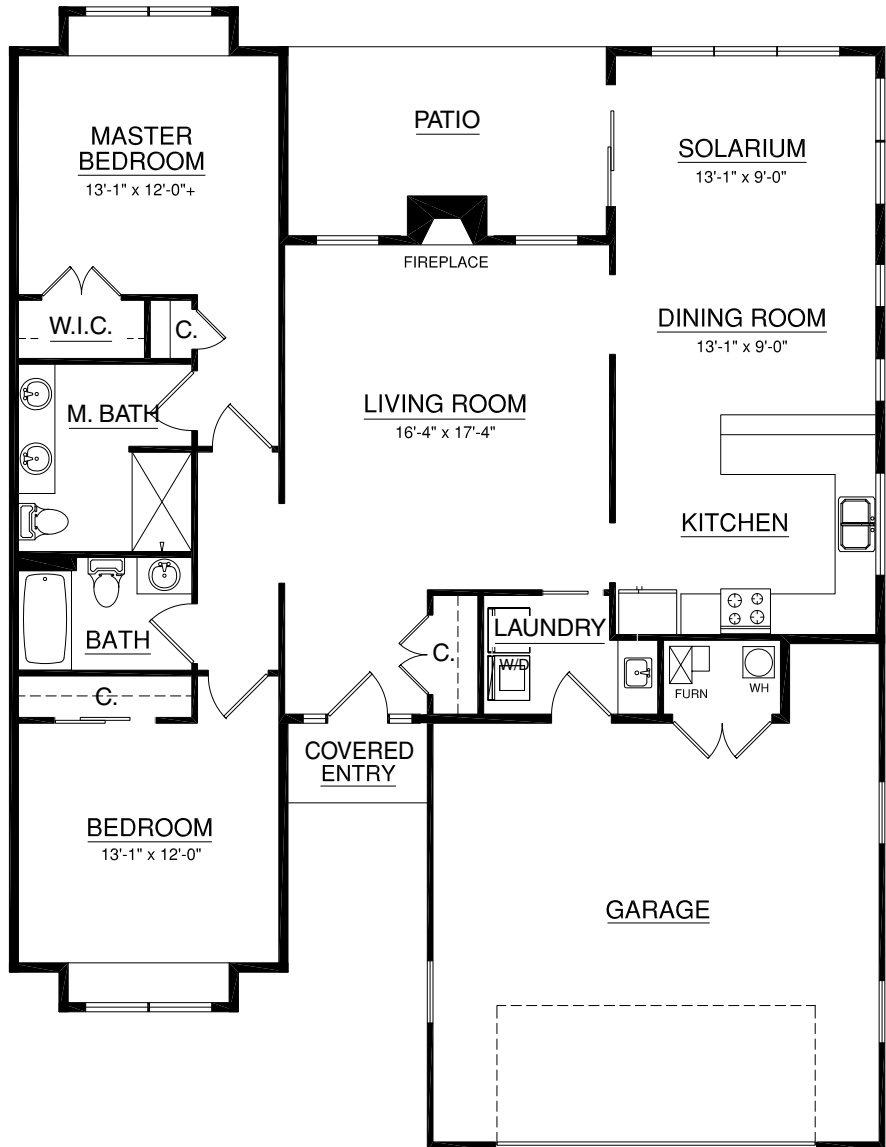

For illustration purposes only. Square footage, actual room sizes, and features may vary. See construction documents.

Touchmark on West Prospect

2601 Touchmark Drive | Appleton, WI 54914 | 920-832-9100 | 800-689-3479 | TouchmarkAppleton.com