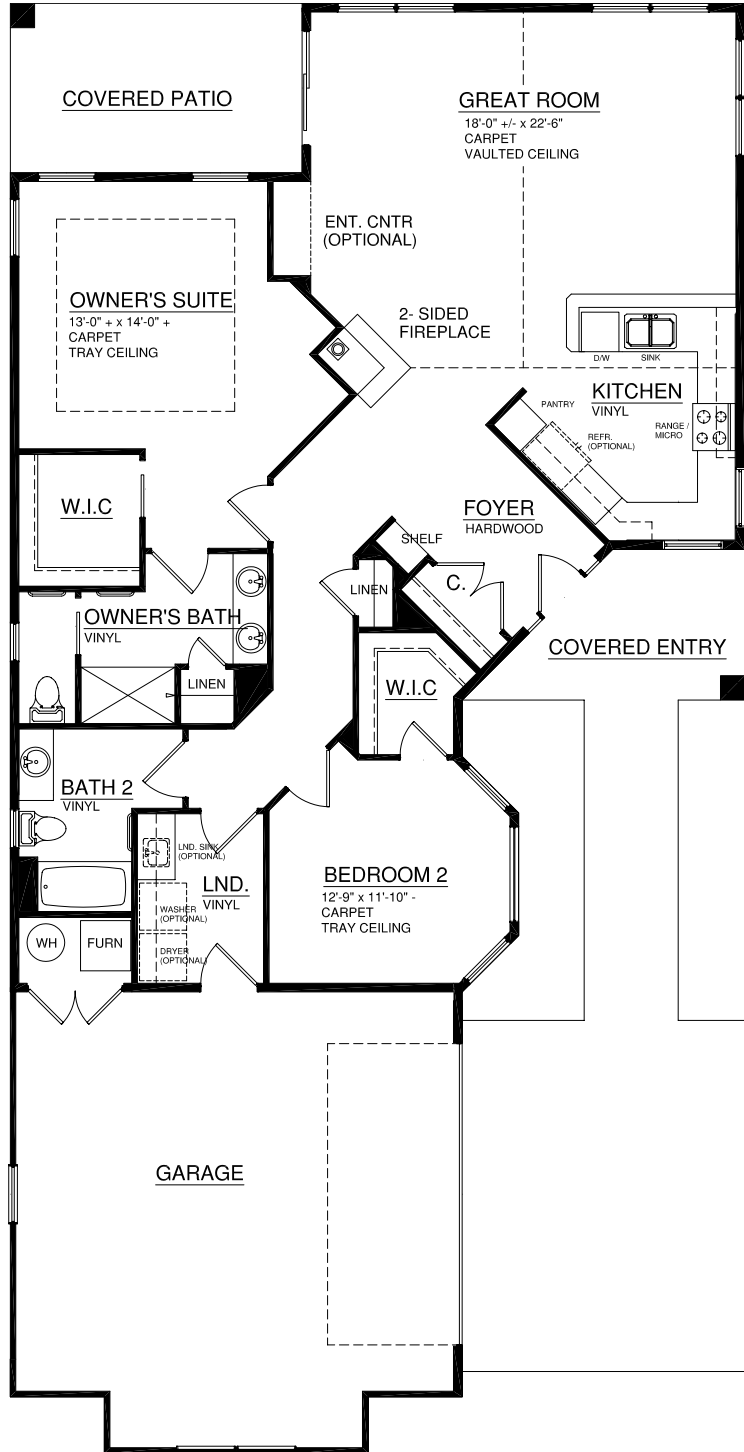

Resort-style Retirement

For illustration purposes only. Square footage, actual room sizes, and features may vary. See construction documents.

Touchmark on West Prospect

2601 Touchmark Drive | Appleton, Wisconsin 54914 | 920-832-9100 | 800-689-3479 | TouchmarkAppleton.com