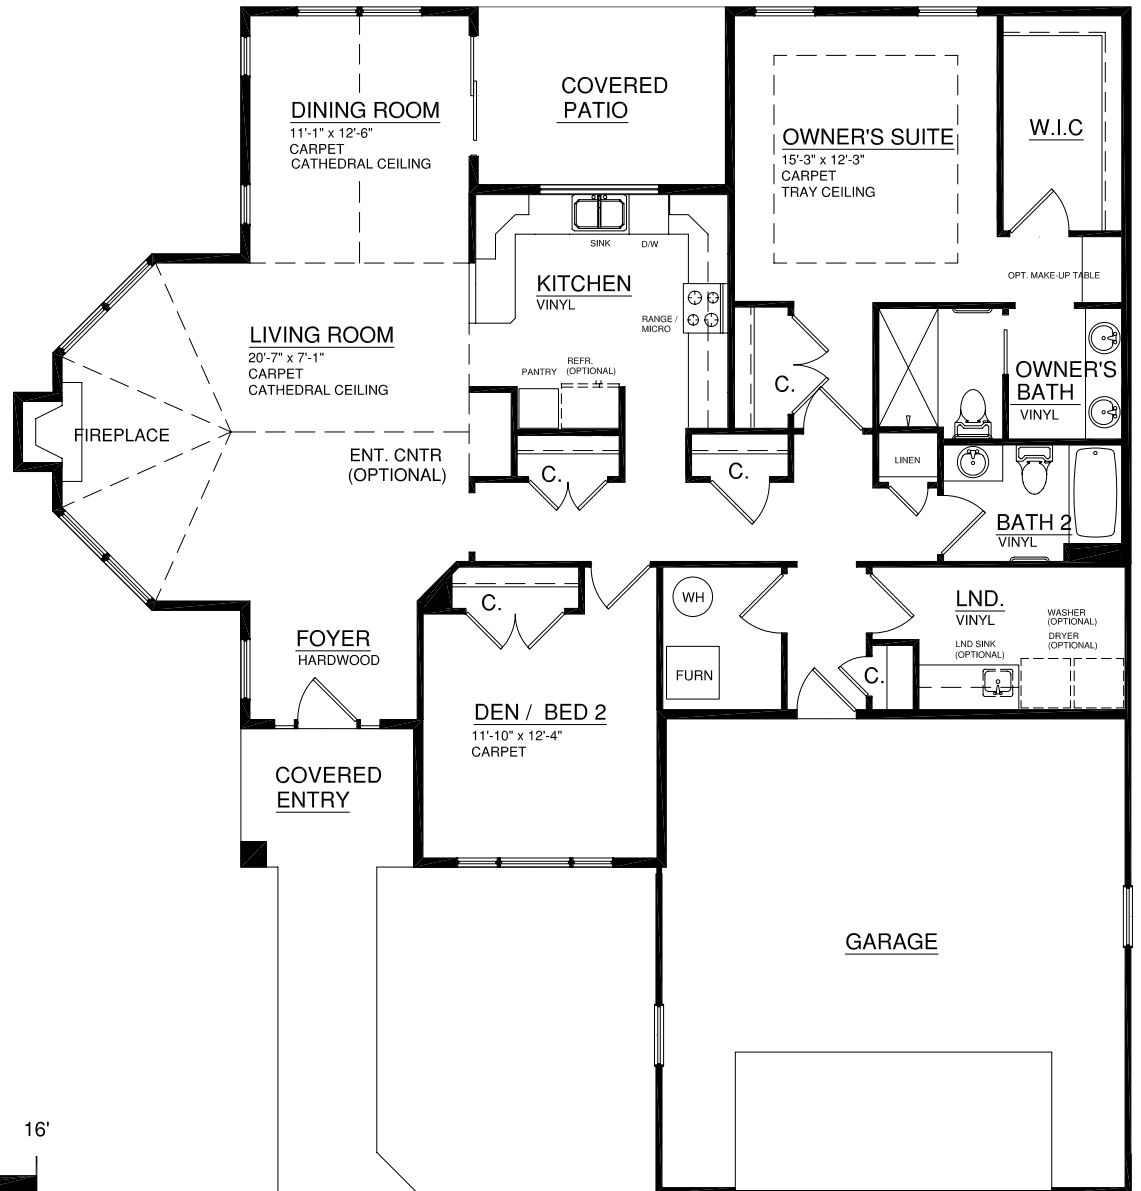

For illustration purposes only. Square footage, actual room sizes, and features may vary. See construction documents.

Touchmark on West Prospect

2601 Touchmark Drive | Appleton, Wisconsin 54914 | 920-832-9100 | 800-689-3479 | TouchmarkAppleton.com