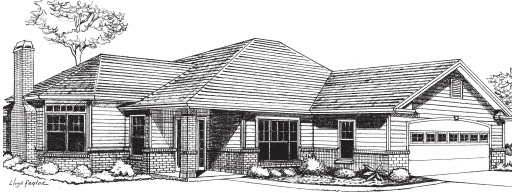

For illustration purposes only. Square footage, actual room sizes, and features may vary. See construction documents.

Touchmark on West Prospect

2601 Touchmark Drive | Appleton, Wisconsin 54914 | 920-832-9100 | 800-689-3479 | TouchmarkAppleton.com