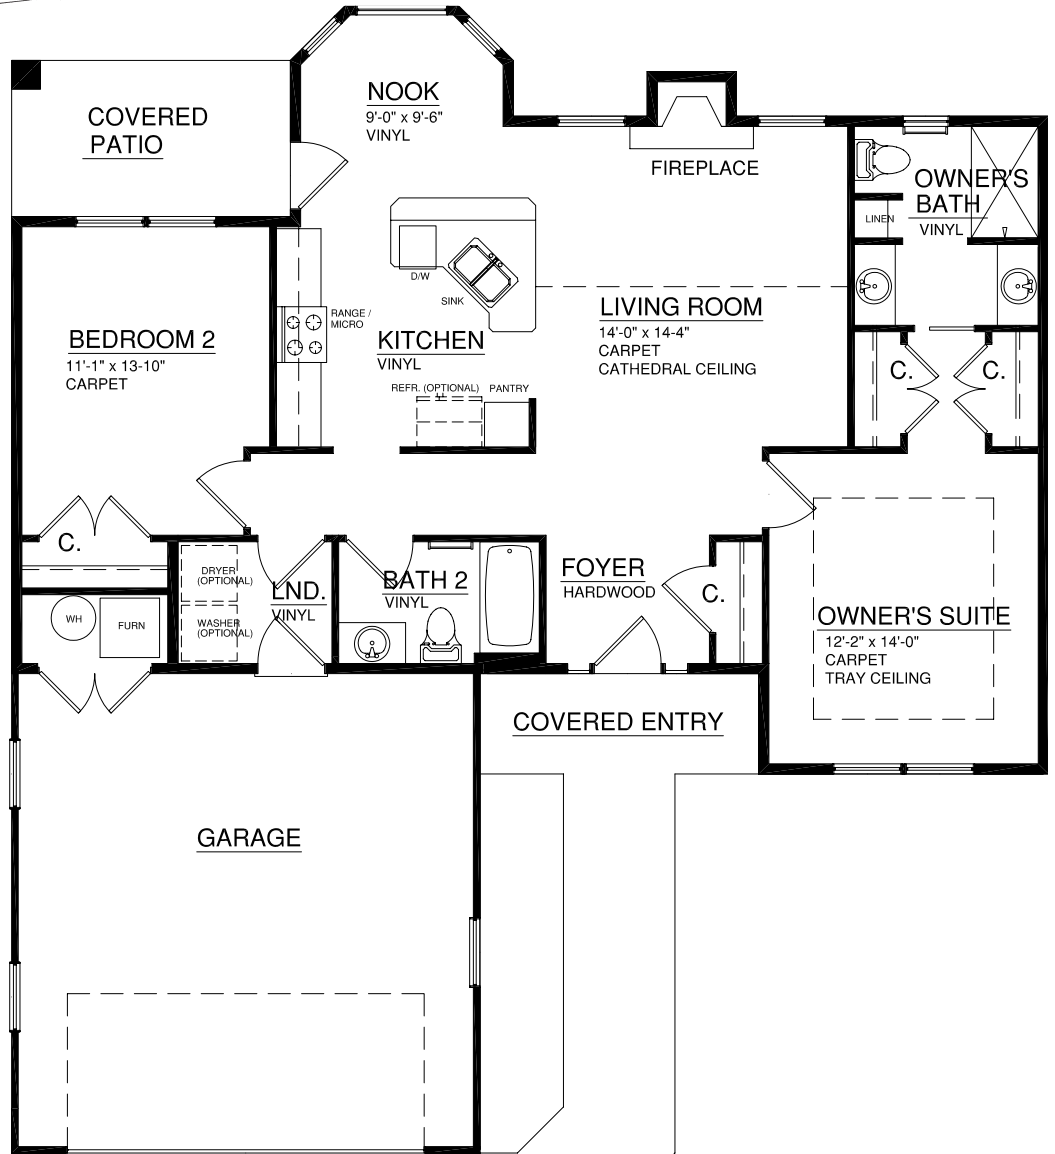

For illustration purposes only. Square footage, actual room sizes, and features may vary. See construction documents.

Touchmark on West Prospect

2601 Touchmark Drive | Appleton, Wisconsin 54914 | 920-832-9100 | 800-689-3479 | TouchmarkAppleton.com