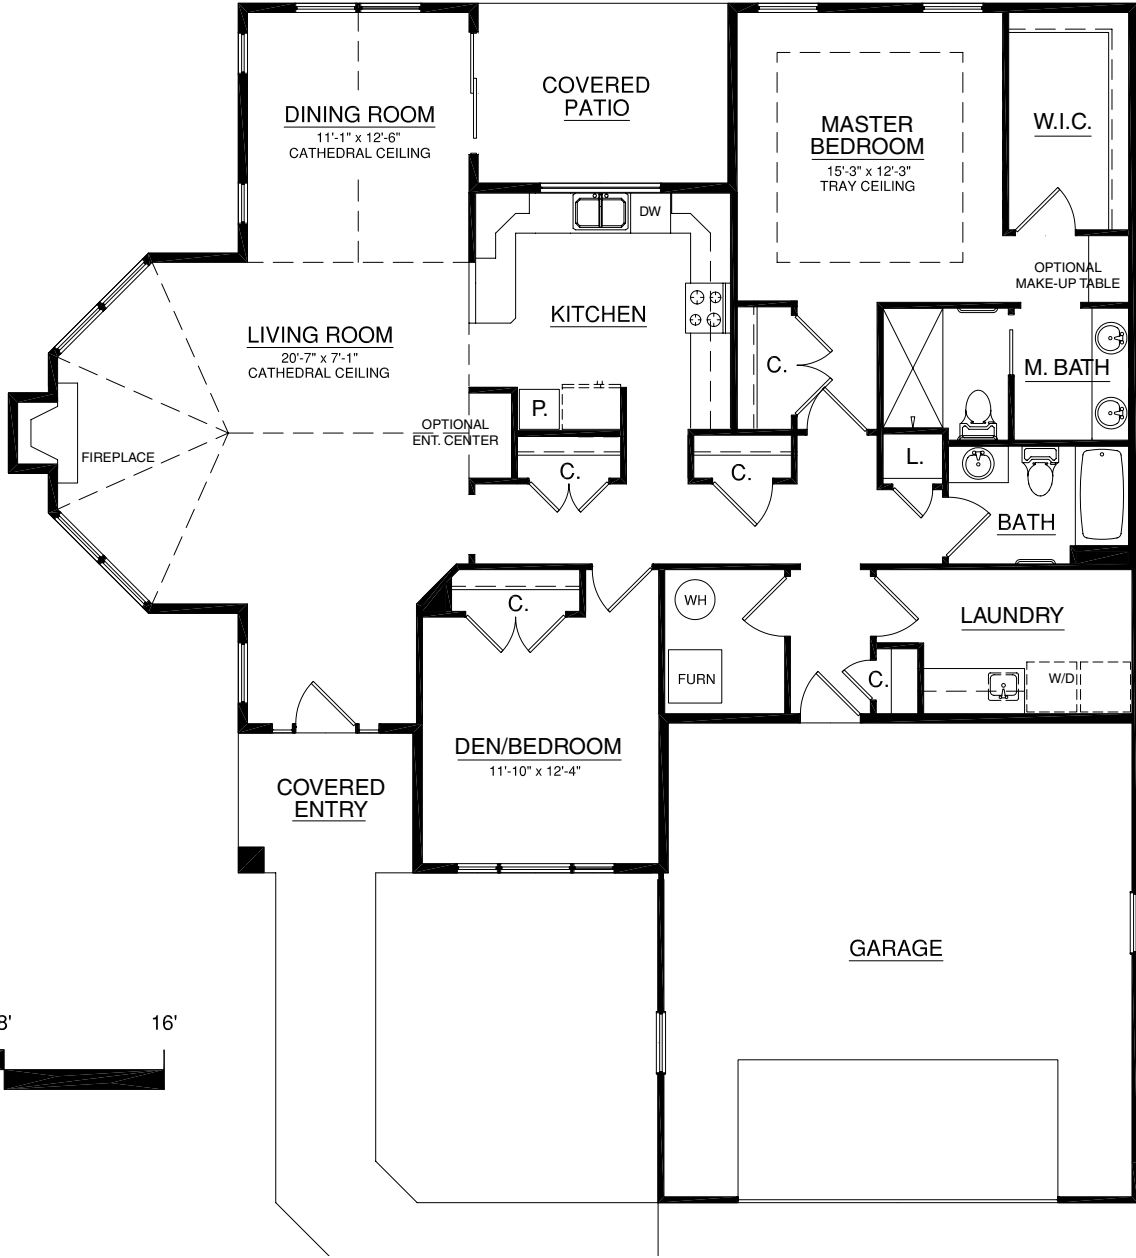

116125 TAW082 Rev. 08/11

2601 Touchmark Drive - Appleton, WI 54914 - 920-832-9100 - Touchmark.com

For illustration purposes only. Square footage, actual room sizes, and features may vary. See construction documents.

© 2011 Touchmark Living Centers, Inc., all rights reserved