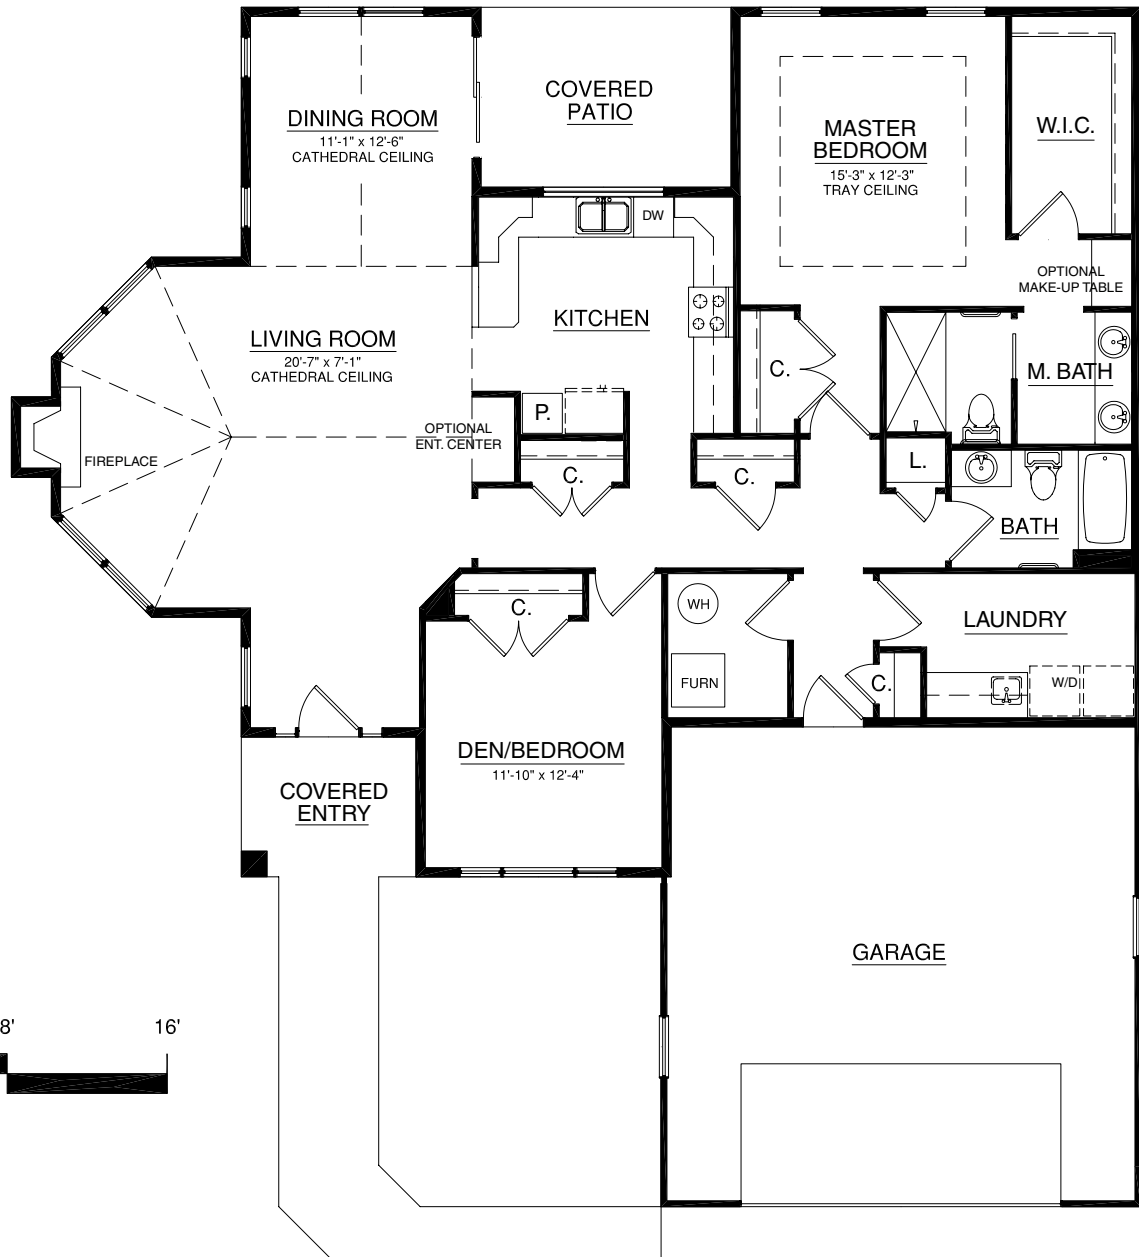

Single-Family Home

The Roosevelt
by Mark Winter Homes

Main 1,762 sq. ft.

Garage 572 sq. ft.

2 Bedroom | 2 Bath

TOUCHMARK ON WEST PROSPECT

116125 TAW082 Rev. 08/11

2601 Touchmark Drive - Appleton, WI 54914 - 920-832-9100 - Touchmark.com

For illustration purposes only. Square footage, actual room sizes, and features may vary. See construction documents.

© 2011 Touchmark Living Centers, Inc., all rights reserved