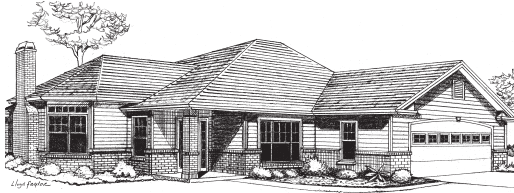

Single-Family Home

The Roosevelt
by Mark Winter Homes

Main 1,762 sq. ft.

Garage 572 sq. ft.

2 Bedroom | 2 Bath

TOUCHMARK ON WEST PROSPECT

116125 TAW082 Rev. 08/11

2601 Touchmark Drive - Appleton, WI 54914 - 920-832-9100 - Touchmark.com