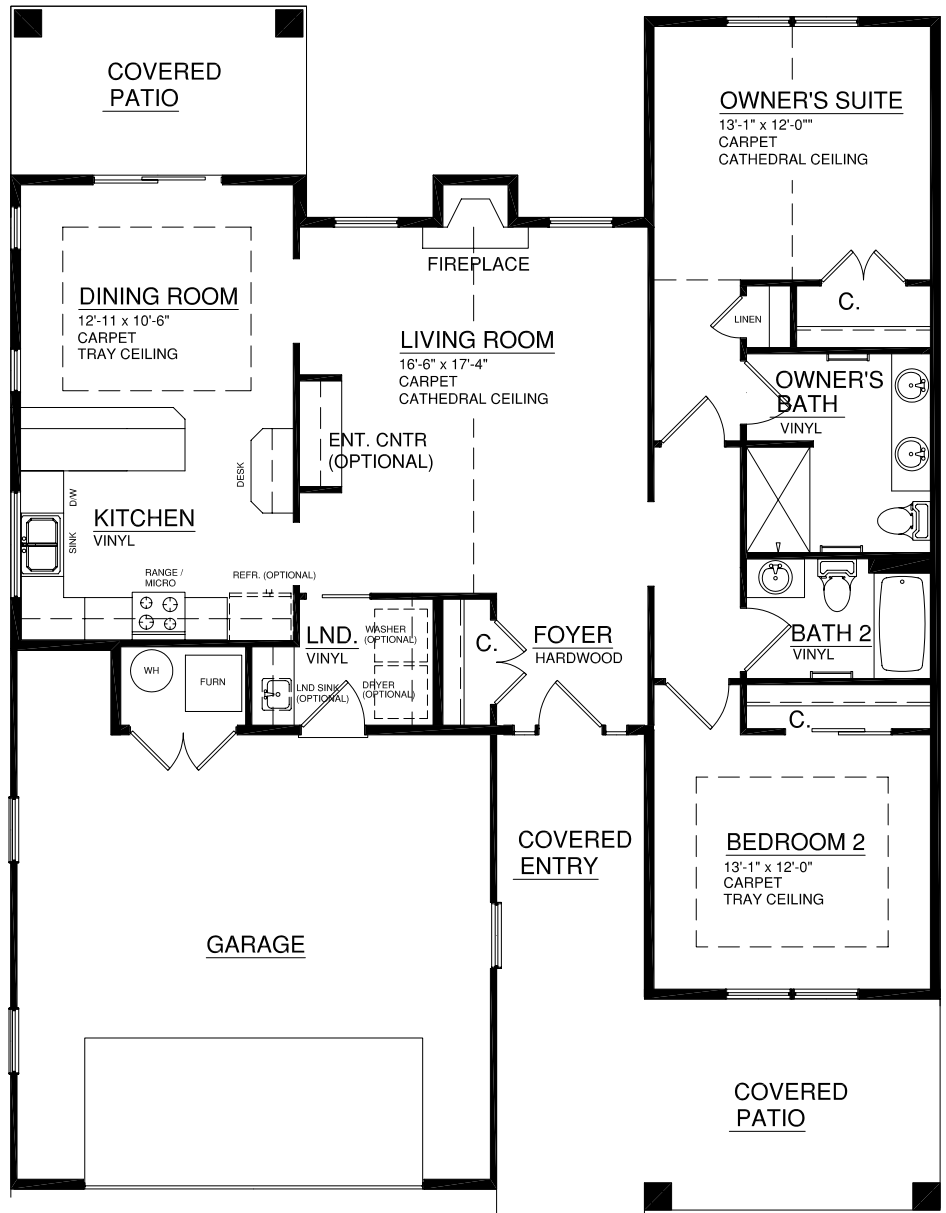

For illustration purposes only. Square footage, actual room sizes, and features may vary. See construction documents.

Touchmark on West Prospect

2601 Touchmark Drive | Appleton, Wisconsin 54914 | 920-832-9100 | 800-689-3479 | TouchmarkAppleton.com